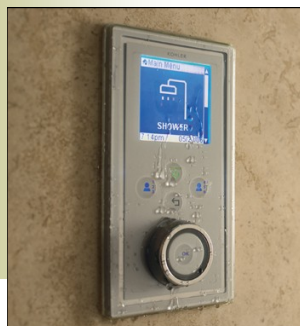

Hours:

Mon—Thurs:

7am-5pm

Friday: 7am-4pm