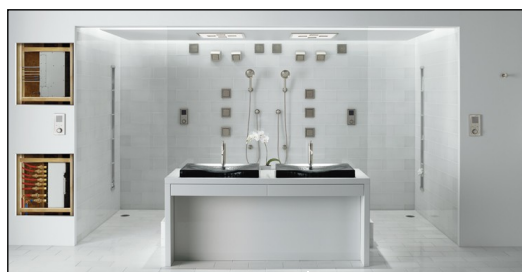

An innovative addition to any new custom shower is the Kohler DTV (digital thermostatic valve) system. This system will replace having multiple valves in your shower and will make showering as easy as pressing a button. This is a great option for anyone who wants a lot of features in their shower or are just technology inclined.

- **Clean Look**—The DTV system can help clean up the look of your shower by eliminating all of the valve handles that would normally need to be used. This allows you to have a luxurious and streamlined shower.

- **6 User Presets**—Save the settings for preferred temperature and functions. One button will turn the shower on to these presets

- **DTV II System**—This option will work with steam, lights, chromotherapy and music for an even more spa-like feel.